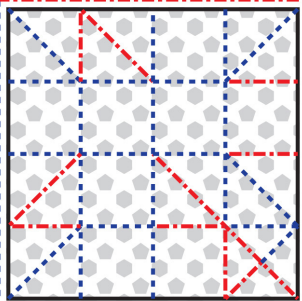

Cube Calendar by Ralph Jones, 10Jan2013
Based on the HK Cube diagram presented in "Origami for the Connoisseur".

Modified by Origami Resource Center.

The two six-month sides are arranged so that they will print back-to-back on 8.5 x 11 paper.

The origami diagram on this side represents the side aspect of the cube that displays the six months printed on the reverse side. To switch displays, it is necessary to replace all valley creases with mountain creases -- and vice-versa. One collapse is "left-handed", and the other collapse is

"right-handed" -- mirror images. The CP (crease pattern) for this side is included.

January 2024						
S	M	T	W	T	F	S
	1	2	3	4	5	6
7	8	9	10	11	12	13
14	15	16	17	18	19	20
21	22	23	24	25	26	27
28	29	30	31			

April 2024						
S	M	T	W	T	F	S
	1	2	3	4	5	6
7	8	9	10	11	12	13
14	15	16	17	18	19	20
21	22	23	24	25	26	27
28	29	30				

March 2024						
S	M	T	W	T	F	S
					1	2
3	4	5	6	7	8	9
10	11	12	13	14	15	16
17	18	19	20	21	22	23
24	25	26	27	28	29	30
31						

February 2024						
S	M	T	W	T	F	S
				1	2	3
4	5	6	7	8	9	10
11	12	13	14	15	16	17
18	19	20	21	22	23	24
25	26	27	28	29		

May 2024						
S	M	T	W	T	F	S
			1	2	3	4
5	6	7	8	9	10	11
12	13	14	15	16	17	18
19	20	21	22	23	24	25
26	27	28	29	30	31	

June 2024						
S	M	T	W	T	F	S
						1
2	3	4	5	6	7	8
9	10	11	12	13	14	15
16	17	18	19	20	21	22
23	24	25	26	27	28	29
30