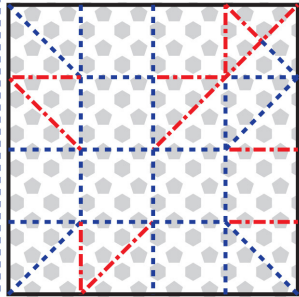

July 2024

S	M	T	W	T	F	S
	1	2	3	4	5	6
7	8	9	10	11	12	13
14	15	16	17	18	19	20
21	22	23	24	25	26	27
28	29	30	31			

August 2024

S	M	T	W	T	F	S
				1	2	3
4	5	6	7	8	9	10
11	12	13	14	15	16	17
18	19	20	21	22	23	24
25	26	27	28	29	30	31

September 2024

S	M	T	W	T	F	S
1	2	3	4	5	6	7
8	9	10	11	12	13	14
15	16	17	18	19	20	21
22	23	24	25	26	27	28
29	30					

October 2024

S	M	T	W	T	F	S
		1	2	3	4	5
6	7	8	9	10	11	12
13	14	15	16	17	18	19
20	21	22	23	24	25	26
27	28	29	30	31		

November 2024

S	M	T	W	T	F	S
					1	2
3	4	5	6	7	8	9
10	11	12	13	14	15	16
17	18	19	20	21	22	23
24	25	26	27	28	29	30

December 2024

S	M	T	W	T	F	S
1	2	3	4	5	6	7
8	9	10	11	12	13	14
15	16	17	18	19	20	21
22	23	24	25	26	27	28
29	30	31