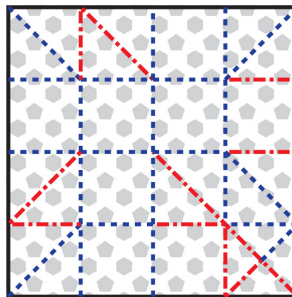

Cube Calendar by Ralph Jones, 10Jan2013
Based on the HK Cube diagram presented in "Origami for the Connoisseur".
Modified by Origami Resource Center.
The two six-month sides are arranged so that they will print back-to-back on 8.5 x 11 paper.
The origami diagram on this side represents the side aspect of the cube that displays the six months printed on the reverse side. To switch displays, it is necessary to replace all valley creases with mountain creases -- and vice-versa. One collapse is "left-handed", and the other collapse is "right-handed" -- mirror images. The CP (crease pattern) for this side is included.

January 2024

<i>S</i>	<i>M</i>	<i>T</i>	<i>W</i>	<i>T</i>	<i>F</i>	<i>S</i>
	1	2	3	4	5	6
7	8	9	10	11	12	13
14	15	16	17	18	19	20
21	22	23	24	25	26	27
28	29	30	31			

April 2024

<i>S</i>	<i>M</i>	<i>T</i>	<i>W</i>	<i>T</i>	<i>F</i>	<i>S</i>
	1	2	3	4	5	6
7	8	9	10	11	12	13
14	15	16	17	18	19	20
21	22	23	24	25	26	27
28	29	30				

March 2024

<i>S</i>	<i>M</i>	<i>T</i>	<i>W</i>	<i>T</i>	<i>F</i>	<i>S</i>
					1	2
3	4	5	6	7	8	9
10	11	12	13	14	15	16
17	18	19	20	21	22	23
24	25	26	27	28	29	30
31						

February 2024

<i>S</i>	<i>M</i>	<i>T</i>	<i>W</i>	<i>T</i>	<i>F</i>	<i>S</i>
				1	2	3
4	5	6	7	8	9	10
11	12	13	14	15	16	17
18	19	20	21	22	23	24
25	26	27	28	29		

May 2024

<i>S</i>	<i>M</i>	<i>T</i>	<i>W</i>	<i>T</i>	<i>F</i>	<i>S</i>
			1	2	3	4
5	6	7	8	9	10	11
12	13	14	15	16	17	18
19	20	21	22	23	24	25
26	27	28	29	30	31	

June 2024

<i>S</i>	<i>M</i>	<i>T</i>	<i>W</i>	<i>T</i>	<i>F</i>	<i>S</i>
						1
2	3	4	5	6	7	8
9	10	11	12	13	14	15
16	17	18	19	20	21	22
23	24	25	26	27	28	29
30