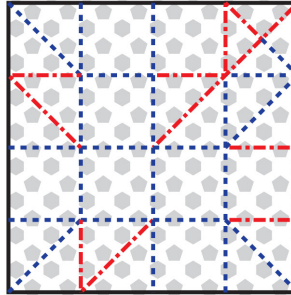

July 2024

<i>S</i>	<i>M</i>	<i>T</i>	<i>W</i>	<i>T</i>	<i>F</i>	<i>S</i>
	1	2	3	4	5	6
7	8	9	10	11	12	13
14	15	16	17	18	19	20
21	22	23	24	25	26	27
28	29	30	31			

August 2024

<i>S</i>	<i>M</i>	<i>T</i>	<i>W</i>	<i>T</i>	<i>F</i>	<i>S</i>
				1	2	3
4	5	6	7	8	9	10
11	12	13	14	15	16	17
18	19	20	21	22	23	24
25	26	27	28	29	30	31

<i>September 2024</i>							<i>October 2024</i>							<i>November 2024</i>							
<i>S</i>	<i>M</i>	<i>T</i>	<i>W</i>	<i>T</i>	<i>F</i>	<i>S</i>	<i>S</i>	<i>M</i>	<i>T</i>	<i>W</i>	<i>T</i>	<i>F</i>	<i>S</i>	<i>S</i>	<i>M</i>	<i>T</i>	<i>W</i>	<i>T</i>	<i>F</i>	<i>S</i>	
1	2	3	4	5	6	7															
8	9	10	11	12	13	14	6	7	8	9	10	11	12	3	4	5	6	7	8	9	
15	16	17	18	19	20	21	13	14	15	16	17	18	19	10	11	12	13	14	15	16	
22	23	24	25	26	27	28	20	21	22	23	24	25	26	17	18	19	20	21	22	23	
29	30						27	28	29	30	31			24	25	26	27	28	29	30	

December 2024

<i>S</i>	<i>M</i>	<i>T</i>	<i>W</i>	<i>T</i>	<i>F</i>	<i>S</i>
1	2	3	4	5	6	7
8	9	10	11	12	13	14
15	16	17	18	19	20	21
22	23	24	25	26	27	28
29	30	31